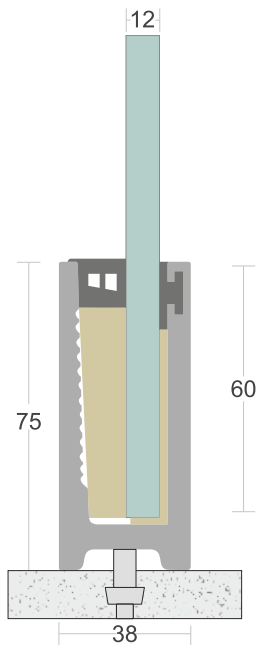

TYPE :	Continuos Profile System
USE :	Indoor & Outdoor
MOUNT :	Top | Concealed
MATERIAL :	Aluminium Alloy 6063 - T6
GLASS HEIGHT :	970mm (max)
GLASS THICKNESS :	12mm
FINISH :	Powder Coat | Wood Coat
LENGTH :	12ft | 16ft

EASY INSTALLATION

EASY CLEANING

MAINTENANCE FREE

100% RECYCLABLE

WEATHER PROOF

CORROSION RESISTANCE