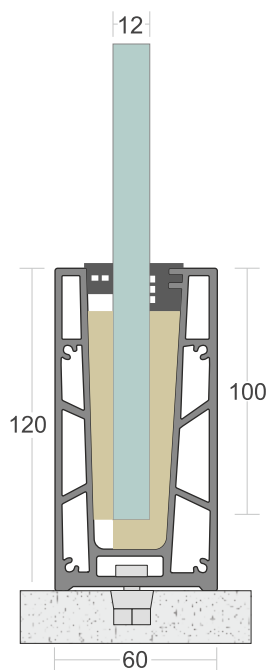

TYPE :	Continuos Profile System
USE :	Indoor & Outdoor
MOUNT :	Top | Concealed | Side
MATERIAL :	Aluminium Alloy 6063 - T6
GLASS HEIGHT :	1100mm (max)
GLASS THICKNESS :	12mm to 17.52mm
FINISH :	Powder Coat | Wood Coat
LENGTH :	12ft | 16ft

EASY INSTALLATION

EASY CLEANING

MAINTENANCE FREE

100% RECYCLABLE

WEATHER PROOF

CORROSION RESISTANCE