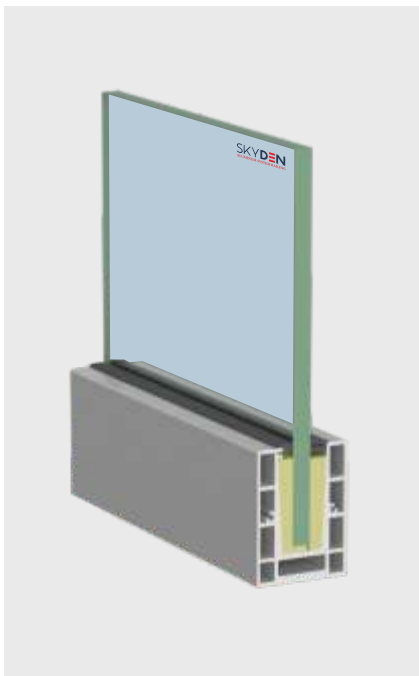

# SD 31

<b>TYPE :</b>	Continuos Profile System
<b>USE :</b>	Indoor & Outdoor
<b>MOUNT :</b>	Top   Concealed
<b>MATERIAL :</b>	Aluminium Alloy 6063 - T6
<b>GLASS HEIGHT :</b>	970mm (max)
<b>GLASS THICKNESS :</b>	12mm to 13.52mm
<b>FINISH :</b>	Powder Coat   Wood Coat
<b>LENGTH :</b>	12ft   16ft