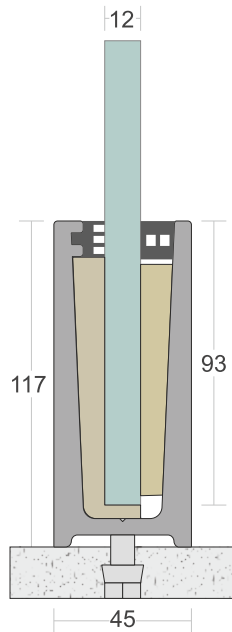

# SD 01

<b>TYPE :</b>	Continuos Profile System
<b>USE :</b>	Indoor & Outdoor
<b>MOUNT :</b>	Top   Concealed   Side
<b>MATERIAL :</b>	Aluminium Alloy 6063 - T6
<b>GLASS HEIGHT :</b>	1100mm (max)
<b>GLASS THICKNESS :</b>	12mm to 17.52mm
<b>FINISH :</b>	Powder Coat   Wood Coat
<b>LENGTH :</b>	12ft.   16ft