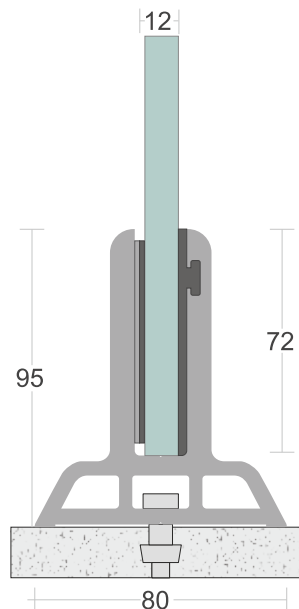

## SD 20

<b>TYPE :</b>	Bracket System
<b>USE :</b>	Indoor & Outdoor
<b>MOUNT :</b>	Top
<b>MATERIAL :</b>	Aluminium Alloy 6063 - T6
<b>GLASS HEIGHT :</b>	970mm (max)
<b>GLASS THICKNESS :</b>	12mm
<b>FINISH :</b>	Powder Coat   Wood Coat
<b>LENGTH :</b>	50mm/pcs

EASY INSTALLATION

EASY CLEANING

MAINTENANCE FREE

100% RECYCLABLE

WEATHER PROOF

CORROSION RESISTANCE

**SD 21**

<b>TYPE :</b>	Bracket System
<b>USE :</b>	Indoor & Outdoor
<b>MOUNT :</b>	Top
<b>MATERIAL :</b>	Aluminium Alloy 6063 - T6
<b>GLASS HEIGHT :</b>	970mm (max)
<b>GLASS THICKNESS :</b>	12mm
<b>FINISH :</b>	Powder Coat   Wood Coat
<b>LENGTH :</b>	65mm/pcs