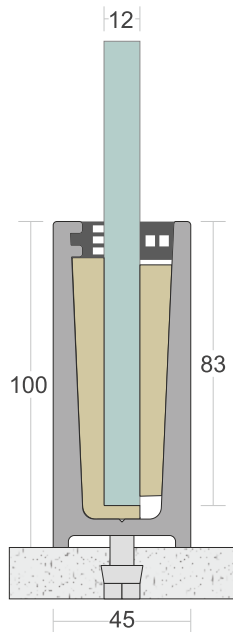

TYPE :	Continuos Profile System
USE :	Indoor & Outdoor
MOUNT :	Top | Concealed
MATERIAL :	Aluminium Alloy 6063 - T6
GLASS HEIGHT :	1100mm (max)
GLASS THICKNESS :	12mm to 15.52mm
FINISH :	Powder Coat | Wood Coat
LENGTH :	12ft | 16ft

- EASY INSTALLATION
- EASY CLEANING

- MAINTENANCE FREE
- 100% RECYCLABLE

- WEATHER PROOF
- CORROSION RESISTANCE