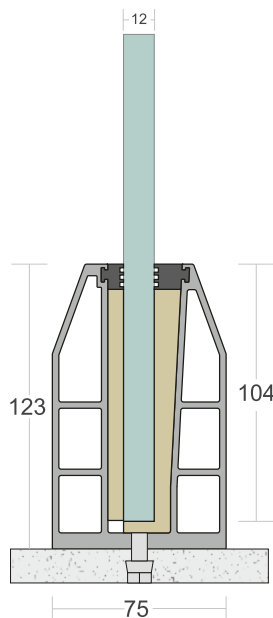

TYPE :	Continuos Profile System
USE :	Indoor & Outdoor
MOUNT :	Top
MATERIAL :	Aluminium Alloy 6063 - T6
GLASS HEIGHT :	1100mm (max)
GLASS THICKNESS :	12mm to 15.52mm
FINISH :	Powder Coat | Wood Coat
LENGTH :	12ft

EASY INSTALLATION

EASY CLEANING

MAINTENANCE FREE

100% RECYCLABLE

WEATHER PROOF

CORROSION RESISTANCE