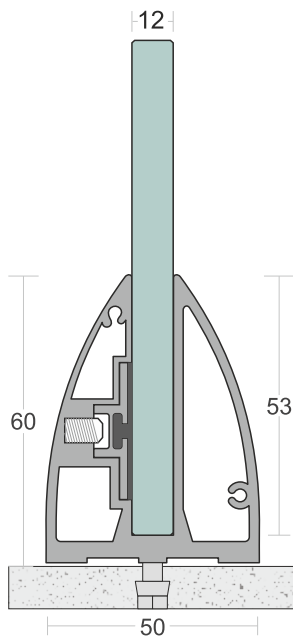

TYPE :	Continuos Profile System
USE :	Indoor & Outdoor
MOUNT :	Top
MATERIAL :	Aluminium Alloy 6063 - T6
GLASS HEIGHT :	970mm (max)
GLASS THICKNESS :	12mm
FINISH :	Powder Coat | Wood Coat
LENGTH :	12ft | 16ft

EASY INSTALLATION

EASY CLEANING

MAINTENANCE FREE

100% RECYCLABLE

WEATHER PROOF

CORROSION RESISTANCE