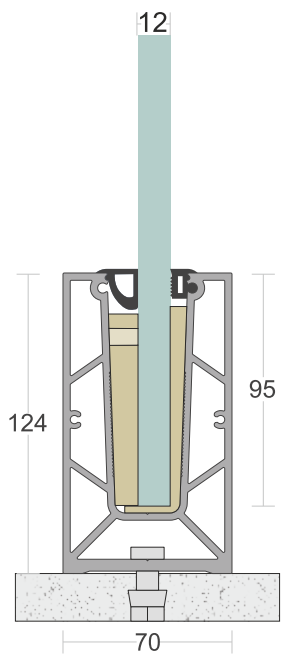

# SD 34

<b>TYPE :</b>	Continuos Profile System
<b>USE :</b>	Indoor & Outdoor
<b>MOUNT :</b>	Top   Concealed
<b>MATERIAL :</b>	Aluminium Alloy 6063 - T6
<b>GLASS HEIGHT :</b>	970mm (max)
<b>GLASS THICKNESS :</b>	12mm to 17.52mm
<b>FINISH :</b>	Powder Coat   Wood Coat
<b>LENGTH :</b>	12ft   16ft