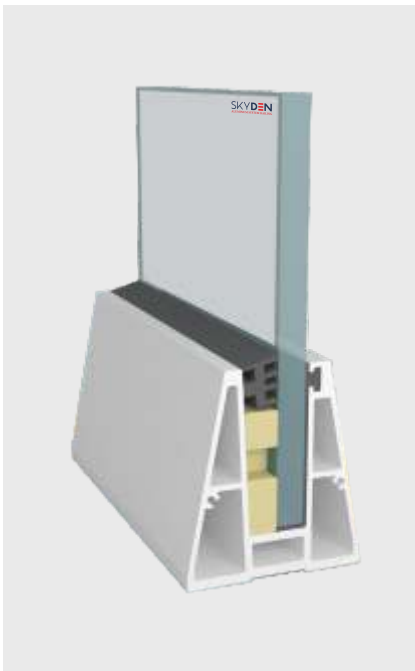

TYPE :	Continuos Profile System
USE :	Indoor & Outdoor
MOUNT :	Top
MATERIAL :	Aluminium Alloy 6063 - T6
GLASS HEIGHT :	970mm (max)
GLASS THICKNESS :	12mm
FINISH :	Powder Coat | Wood Coat
LENGTH :	12ft | 16ft

EASY INSTALLATION	MAINTENANCE FREE	WEATHER PROOF
EASY CLEANING	100% RECYCLABLE	CORROSION RESISTANCE