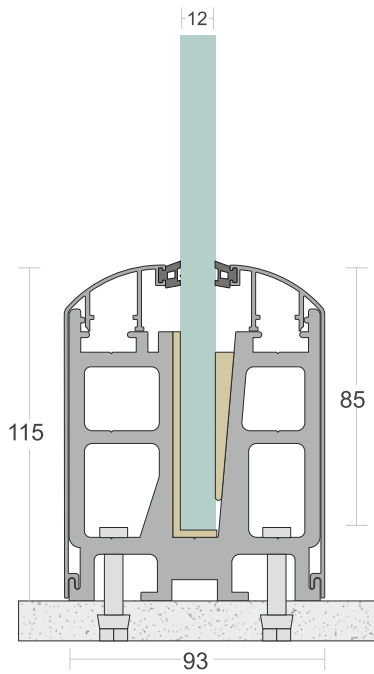

# SD 12

<b>TYPE :</b>	Bracket with Cover System
<b>USE :</b>	Indoor & Outdoor
<b>MOUNT :</b>	Top
<b>MATERIAL :</b>	Aluminium Alloy 6063 - T6
<b>GLASS HEIGHT :</b>	970 (max)
<b>GLASS THICKNESS :</b>	12mm
<b>FINISH :</b>	Powder Coat   Wood Coat
<b>LENGTH :</b>	12ft   16ft