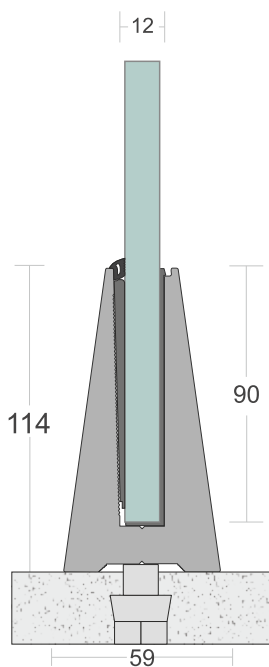

# SD 35

<b>TYPE :</b>	Bracket System
<b>USE :</b>	Indoor & Outdoor
<b>MOUNT :</b>	Top
<b>MATERIAL :</b>	Aluminium Alloy 6063 - T6
<b>GLASS HEIGHT :</b>	970mm (max)
<b>GLASS THICKNESS :</b>	12mm
<b>FINISH :</b>	Powder Coat   Wood Coat
<b>LENGTH :</b>	55mm/pcs