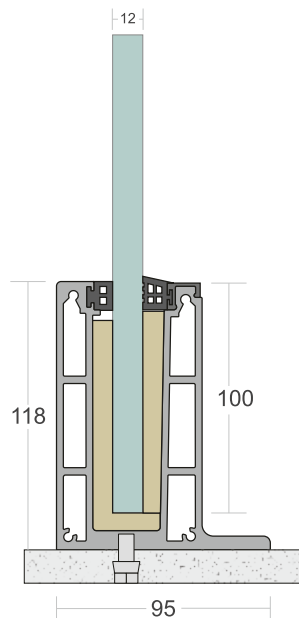

TYPE :	Continuos Profile System
USE :	Indoor & Outdoor
MOUNT :	Top
MATERIAL :	Aluminium Alloy 6063 - T6
GLASS HEIGHT :	1100mm (max)
GLASS THICKNESS :	12mm to 17.52mm
FINISH :	Powder Coat | Wood Coat
LENGTH :	12ft

EASY INSTALLATION
EASY CLEANING

MAINTENANCE FREE
100% RECYCLABLE

WEATHER PROOF
CORROSION RESISTANCE