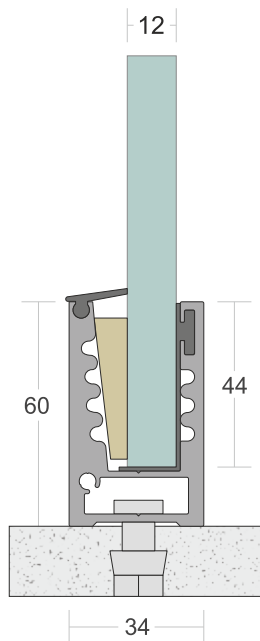

TYPE :	Continuos Profile System
USE :	Indoor & Outdoor
MOUNT :	Top | Concealed
MATERIAL :	Aluminium Alloy 6063 - T6
GLASS HEIGHT :	970mm (max)
GLASS THICKNESS :	12mm
FINISH :	Powder Coat | Wood Coat
LENGTH :	12ft | 16ft

EASY INSTALLATION

EASY CLEANING

MAINTENANCE FREE

100% RECYCLABLE

WEATHER PROOF

CORROSION RESISTANCE