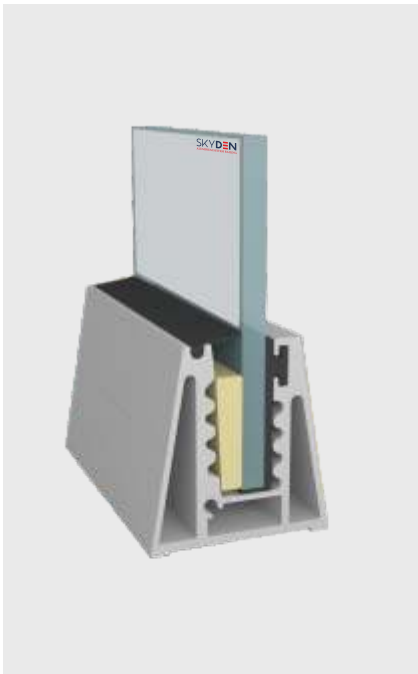

# SD 23

<b>TYPE :</b>	Continuos Profile System
<b>USE :</b>	Indoor & Outdoor
<b>MOUNT :</b>	Top
<b>MATERIAL :</b>	Aluminium Alloy 6063 - T6
<b>GLASS HEIGHT :</b>	970mm (max)
<b>GLASS THICKNESS :</b>	12mm
<b>FINISH :</b>	Powder Coat   Wood Coat
<b>LENGTH :</b>	12ft   16ft