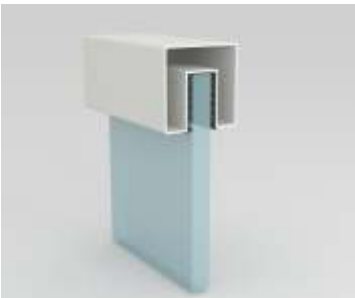

HANDRAIL & ACCESSORIES

HR-10 (50X50mm Heavy)

HAND RAIL	WALL CONCEALED	CORNER CONNECTOR	STRAIGHT CONNECTOR	END CAP