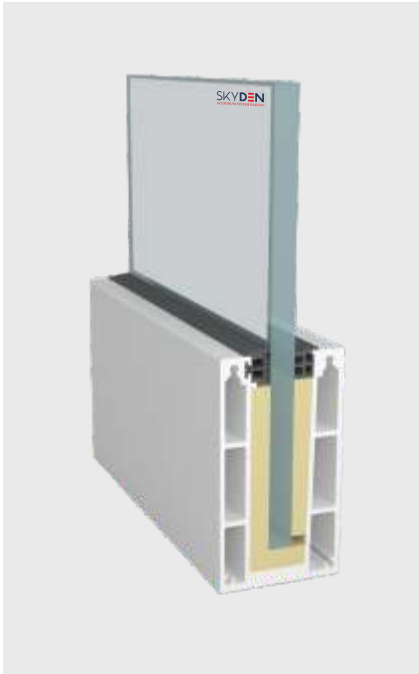

# SD 07

<b>TYPE :</b>	Continuos Profile System
<b>USE :</b>	Indoor & Outdoor
<b>MOUNT :</b>	Top   Concealed
<b>MATERIAL :</b>	Aluminium Alloy 6063 - T6
<b>GLASS HEIGHT :</b>	1100mm (max)
<b>GLASS THICKNESS :</b>	12mm to 17.52mm
<b>FINISH :</b>	Powder Coat   Wood Coat
<b>LENGTH :</b>	12ft   16ft