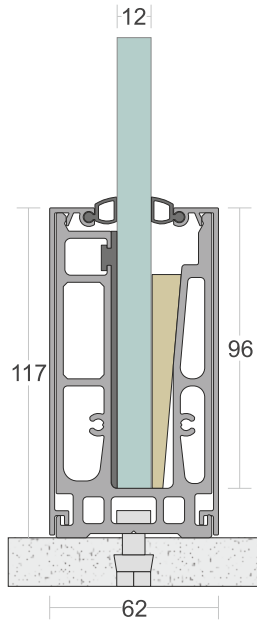

# SD 02B

<b>TYPE :</b>	Bracket with Side Cap System
<b>USE :</b>	Indoor & Outdoor
<b>MOUNT :</b>	Top
<b>MATERIAL :</b>	Aluminium Alloy 6063 - T6
<b>GLASS HEIGHT :</b>	970mm (max)
<b>GLASS THICKNESS :</b>	12mm
<b>FINISH :</b>	Powder Coat   Wood Coat
<b>LENGTH :</b>	65mm/pcs

# SD 03

<b>TYPE :</b>	Bracket with Cover System
<b>USE :</b>	Indoor & Outdoor
<b>MOUNT :</b>	Top
<b>MATERIAL :</b>	Aluminium Alloy 6063 - T6
<b>GLASS HEIGHT :</b>	970mm (max)
<b>GLASS THICKNESS :</b>	12mm
<b>FINISH :</b>	Powder Coat   Wood Coat
<b>LENGTH :</b>	12ft   16ft.

# SD 04

<b>TYPE :</b>	Bracket with Cover System
<b>USE :</b>	Indoor & Outdoor
<b>MOUNT :</b>	Top   Concealed
<b>MATERIAL :</b>	Aluminium Alloy 6063 - T6
<b>GLASS HEIGHT :</b>	970mm (max)
<b>GLASS THICKNESS :</b>	12mm
<b>FINISH :</b>	Powder Coat   Wood Coat
<b>LENGTH :</b>	12ft   16ft