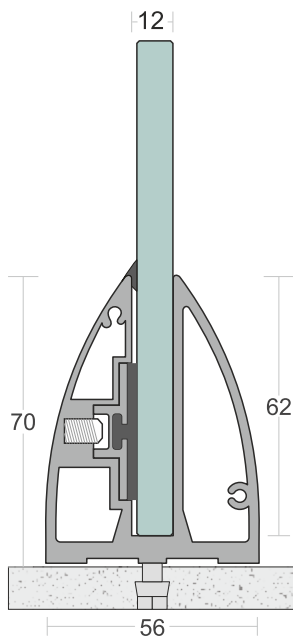

TYPE :	Continuos Profile System
USE :	Indoor & Outdoor
MOUNT :	Top
MATERIAL :	Aluminium Alloy 6063 - T6
GLASS HEIGHT :	970mm (max)
GLASS THICKNESS :	12mm
FINISH :	Powder Coat | Wood Coat
LENGTH :	12ft | 16ft.

EASY INSTALLATION

EASY CLEANING

MAINTENANCE FREE

100% RECYCLABLE

WEATHER PROOF

CORROSION RESISTANCE