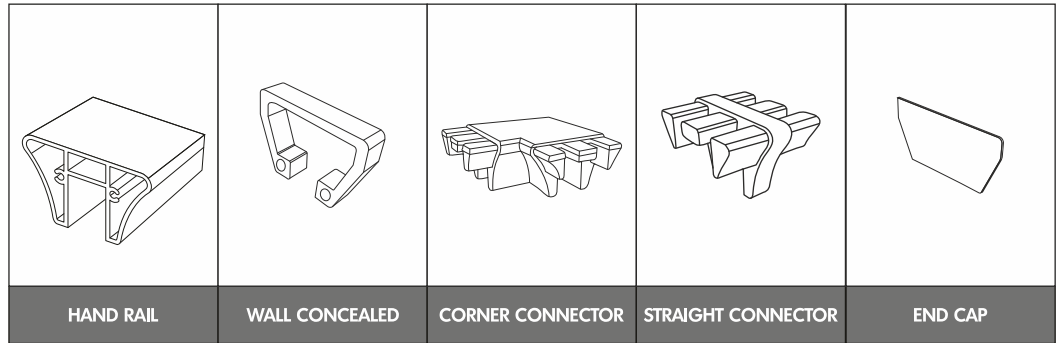

HR-19 (60X40mm)