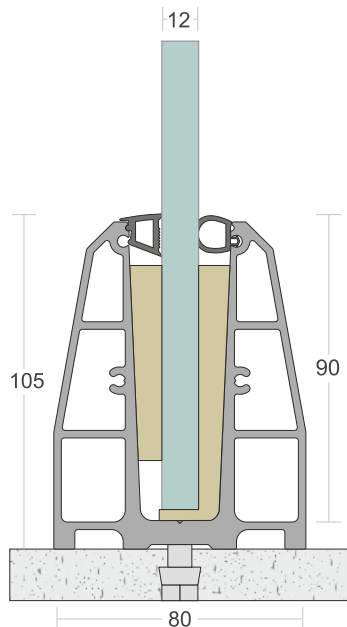

TYPE :	Continuos Profile System
USE :	Indoor & Outdoor
MOUNT :	Top
MATERIAL :	Aluminium Alloy 6063 - T6
GLASS HEIGHT :	970mm (max)
GLASS THICKNESS :	12mm to 13.52mm
FINISH :	Powder Coat | Wood Coat
LENGTH :	12ft | 16ft

EASY INSTALLATION

EASY CLEANING

MAINTENANCE FREE

100% RECYCLABLE

WEATHER PROOF

CORROSION RESISTANCE