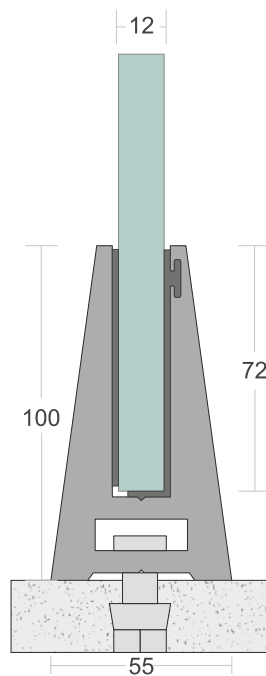

TYPE :	Bracket System
USE :	Indoor & Outdoor
MOUNT :	Top
MATERIAL :	Aluminium Alloy 6063 - T6
GLASS HEIGHT :	970mm (max)
GLASS THICKNESS :	12mm
FINISH :	Powder Coat | Wood Coat
LENGTH :	60mm/pcs

EASY INSTALLATION

EASY CLEANING

MAINTENANCE FREE

100% RECYCLABLE

WEATHER PROOF

CORROSION RESISTANCE