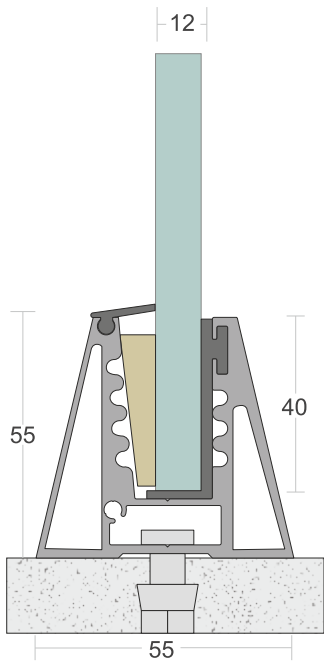

TYPE :	Continuos Profile System
USE :	Indoor & Outdoor
MOUNT :	Top
MATERIAL :	Aluminium Alloy 6063 - T6
GLASS HEIGHT :	970mm (max)
GLASS THICKNESS :	12mm
FINISH :	Powder Coat | Wood Coat
LENGTH :	12ft | 16ft

- EASY INSTALLATION
- EASY CLEANING

- MAINTENANCE FREE
- 100% RECYCLABLE

- WEATHER PROOF
- CORROSION RESISTANCE