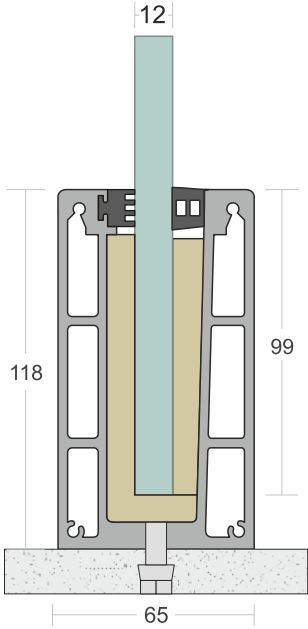

TYPE :	Continuos Profile System
USE :	Indoor & Outdoor
MOUNT :	Top | Concealed
MATERIAL :	Aluminium Alloy 6063 - T6
GLASS HEIGHT :	1100mm (max)
GLASS THICKNESS :	12mm to 17.52mm
FINISH :	Powder Coat | Wood Coat
LENGTH :	12ft | 16ft

EASY INSTALLATION
EASY CLEANING

MAINTENANCE FREE
100% RECYCLABLE

WEATHER PROOF
CORROSION RESISTANCE