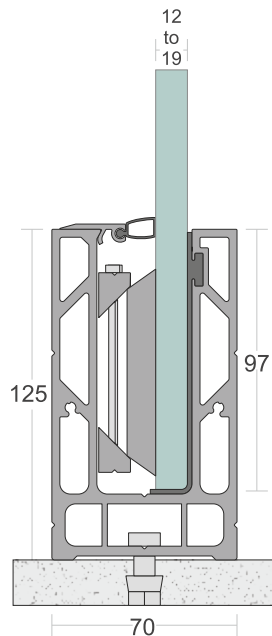

# SD 11B

<b>TYPE :</b>	Bracket with Side Cap System
<b>USE :</b>	Indoor & Outdoor
<b>MOUNT :</b>	Top
<b>MATERIAL :</b>	Aluminium Alloy 6063 - T6
<b>GLASS HEIGHT :</b>	1100mm (max)
<b>GLASS THICKNESS :</b>	12mm to 15.52mm
<b>FINISH :</b>	Powder Coat   Wood Coat
<b>LENGTH :</b>	70mm/pcs