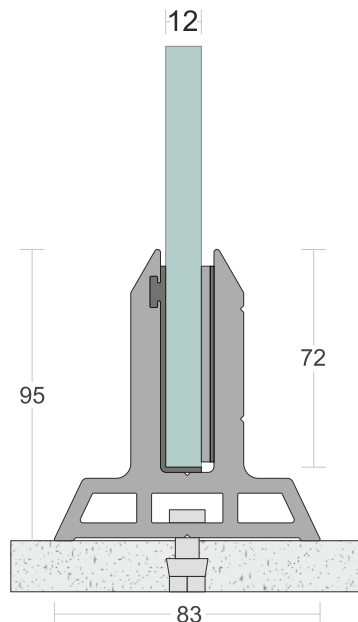

# SD 04

<b>TYPE :</b>	Bracket with Cover System
<b>USE :</b>	Indoor & Outdoor
<b>MOUNT :</b>	Top   Concealed
<b>MATERIAL :</b>	Aluminium Alloy 6063 - T6
<b>GLASS HEIGHT :</b>	970mm (max)
<b>GLASS THICKNESS :</b>	12mm
<b>FINISH :</b>	Powder Coat   Wood Coat
<b>LENGTH :</b>	12ft   16ft

EASY INSTALLATION

EASY CLEANING

MAINTENANCE FREE

100% RECYCLABLE

WEATHER PROOF

CORROSION RESISTANCE

**SD 05**

<b>TYPE :</b>	Bracket System
<b>USE :</b>	Indoor & Outdoor
<b>MOUNT :</b>	Top
<b>MATERIAL :</b>	Aluminium Alloy 6063 - T6
<b>GLASS HEIGHT :</b>	970mm (max)
<b>GLASS THICKNESS :</b>	12mm
<b>FINISH :</b>	Powder Coat   Wood Coat
<b>LENGTH :</b>	65mm/pcs