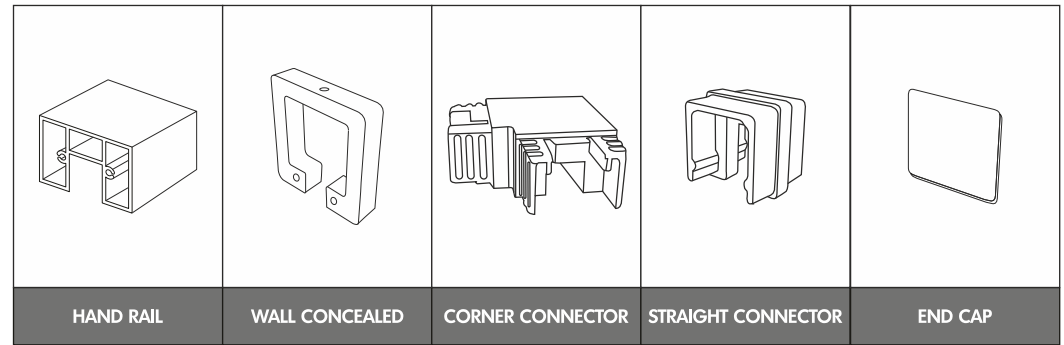

HR-21 (45X45mm)LED