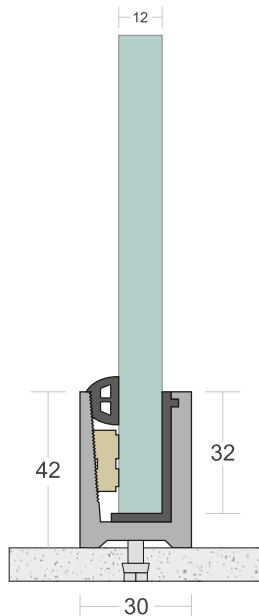

TYPE :	Continuos Profile System
USE :	Indoor & Outdoor
MOUNT :	Top | Concealed
MATERIAL :	Aluminium Alloy 6063 - T6
GLASS HEIGHT :	900mm (max)
GLASS THICKNESS :	12mm
FINISH :	Powder Coat | Wood Coat
LENGTH :	12ft | 16ft

EASY INSTALLATION

EASY CLEANING

MAINTENANCE FREE

100% RECYCLABLE

WEATHER PROOF

CORROSION RESISTANCE