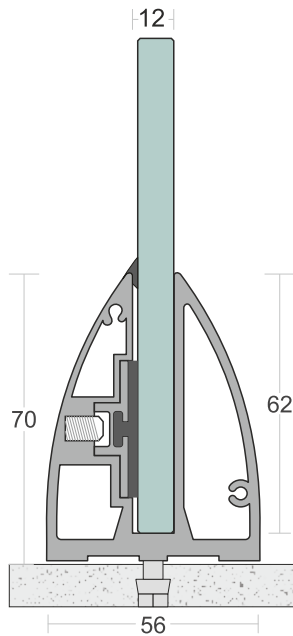

# SD 02B

<b>TYPE :</b>	Bracket with Side Cap System
<b>USE :</b>	Indoor & Outdoor
<b>MOUNT :</b>	Top
<b>MATERIAL :</b>	Aluminium Alloy 6063 - T6
<b>GLASS HEIGHT :</b>	970mm (max)
<b>GLASS THICKNESS :</b>	12mm
<b>FINISH :</b>	Powder Coat   Wood Coat
<b>LENGTH :</b>	65mm/pcs