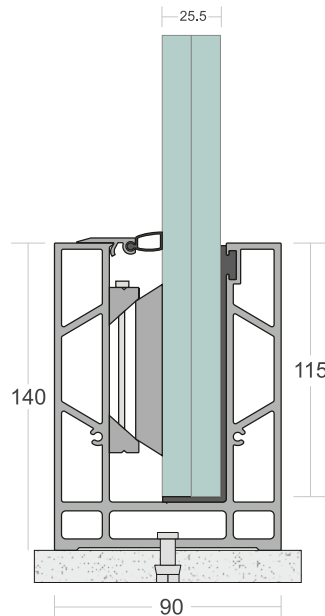

TYPE :	Continuos Profile System
USE :	Indoor & Outdoor
MOUNT :	Top | Concealed
MATERIAL :	Aluminium Alloy 6063 - T6
GLASS HEIGHT :	1100mm (max)
GLASS THICKNESS :	19mm to 25.5mm
FINISH :	Powder Coat | Wood Coat
LENGTH :	12ft

EASY INSTALLATION

EASY CLEANING

MAINTENANCE FREE

100% RECYCLABLE

WEATHER PROOF

CORROSION RESISTANCE