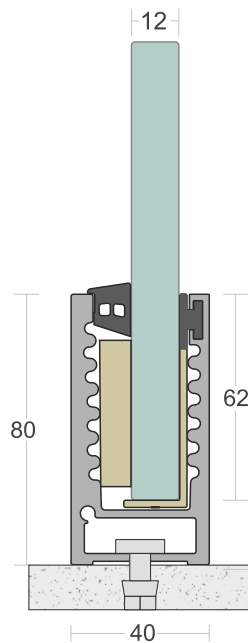

TYPE :	Continuos Profile System
USE :	Indoor & Outdoor
MOUNT :	Top | Concealed
MATERIAL :	Aluminium Alloy 6063 - T6
GLASS HEIGHT :	970mm (max)
GLASS THICKNESS :	12mm
FINISH :	Powder Coat | Wood Coat
LENGTH :	12ft | 16ft

EASY INSTALLATION

EASY CLEANING

MAINTENANCE FREE

100% RECYCLABLE

WEATHER PROOF

CORROSION RESISTANCE