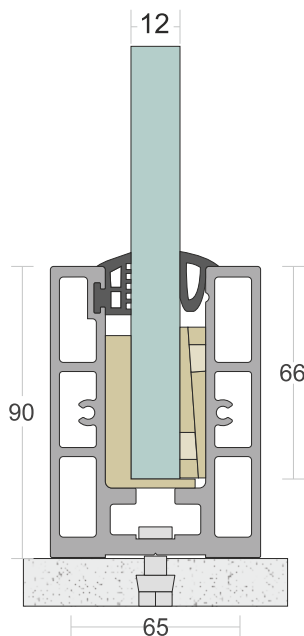

TYPE :	Continuos Profile System
USE :	Indoor & Outdoor
MOUNT :	Top | Concealed
MATERIAL :	Aluminium Alloy 6063 - T6
GLASS HEIGHT :	1100mm (max)
GLASS THICKNESS :	12mm
FINISH :	Powder Coat | Wood Coat
LENGTH :	12ft | 16ft

EASY INSTALLATION

EASY CLEANING

MAINTENANCE FREE

100% RECYCLABLE

WEATHER PROOF

CORROSION RESISTANCE