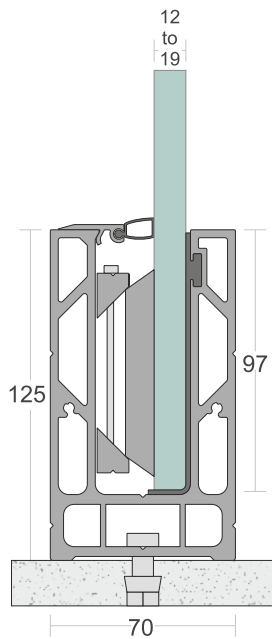

TYPE :	Continuos Profile System
USE :	Indoor & Outdoor
MOUNT :	Top | Side | Concealed
MATERIAL :	Aluminium Alloy 6063 - T6
GLASS HEIGHT :	1100mm (max)
GLASS THICKNESS :	12mm to 19mm
FINISH :	Powder Coat | Wood Coat
LENGTH :	12ft

EASY INSTALLATION

EASY CLEANING

MAINTENANCE FREE

100% RECYCLABLE

WEATHER PROOF

CORROSION RESISTANCE