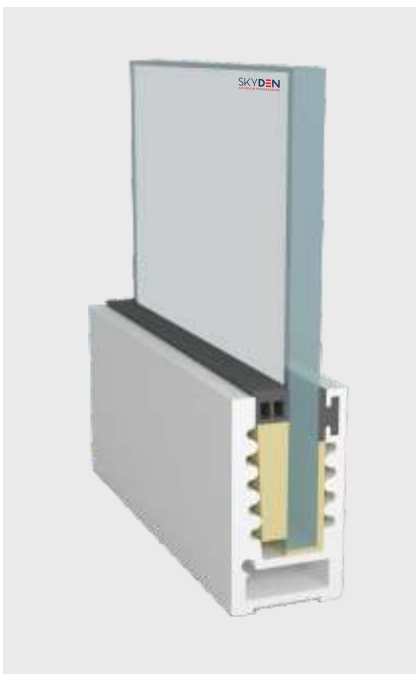

TYPE :	Continuos Profile System
USE :	Indoor & Outdoor
MOUNT :	Top | Concealed
MATERIAL :	Aluminium Alloy 6063 - T6
GLASS HEIGHT :	970mm (max)
GLASS THICKNESS :	12mm
FINISH :	Powder Coat | Wood Coat
LENGTH :	12ft | 16ft

EASY INSTALLATION

EASY CLEANING

MAINTENANCE FREE

100% RECYCLABLE

WEATHER PROOF

CORROSION RESISTANCE