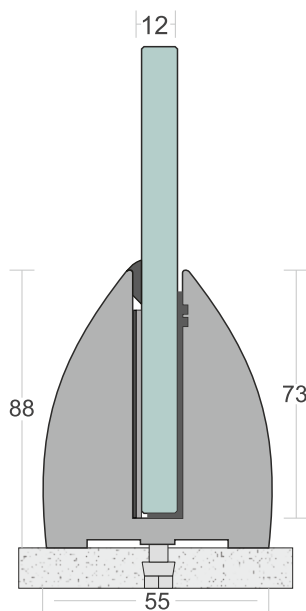

## SD 20

<b>TYPE :</b>	Bracket System
<b>USE :</b>	Indoor & Outdoor
<b>MOUNT :</b>	Top
<b>MATERIAL :</b>	Aluminium Alloy 6063 - T6
<b>GLASS HEIGHT :</b>	970mm (max)
<b>GLASS THICKNESS :</b>	12mm
<b>FINISH :</b>	Powder Coat   Wood Coat
<b>LENGTH :</b>	50mm/pcs