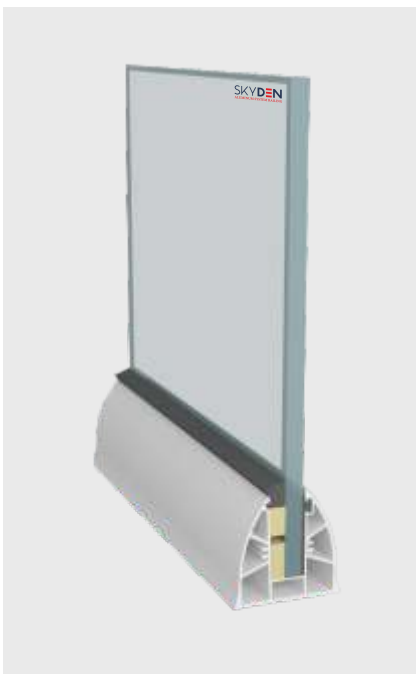

TYPE :	Continuos Profile System
USE :	Indoor & Outdoor
MOUNT :	Top
MATERIAL :	Aluminium Alloy 6063 - T6
GLASS HEIGHT :	970 (max)
GLASS THICKNESS :	12mm
FINISH :	Powder Coat | Wood Coat
LENGTH :	12ft | 16ft

EASY INSTALLATION

EASY CLEANING

MAINTENANCE FREE

100% RECYCLABLE

WEATHER PROOF

CORROSION RESISTANCE