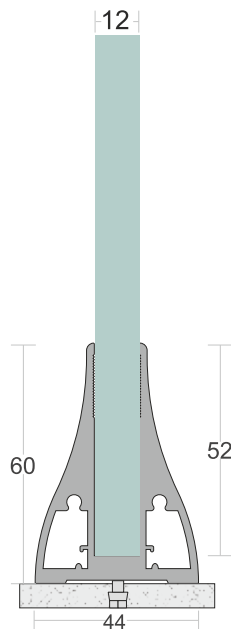

TYPE :	Continuos Profile System
USE :	Indoor & Outdoor
MOUNT :	Top
MATERIAL :	Aluminium Alloy 6063 - T6
GLASS HEIGHT :	970mm (max)
GLASS THICKNESS :	12mm
FINISH :	Powder Coat | Wood Coat
LENGTH :	12ft | 16ft

- EASY INSTALLATION
- EASY CLEANING

- MAINTENANCE FREE
- 100% RECYCLABLE

- WEATHER PROOF
- CORROSION RESISTANCE