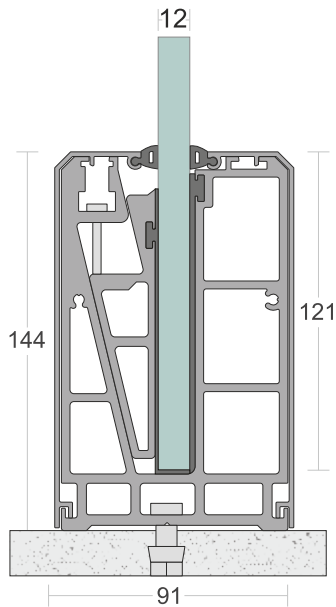

TYPE :	Bracket with Cover System
USE :	Indoor & Outdoor
MOUNT :	Top
MATERIAL :	Aluminium Alloy 6063 - T6
GLASS HEIGHT :	1100mm (max)
GLASS THICKNESS :	12mm
FINISH :	Powder Coat | Wood Coat
LENGTH :	12ft | 16ft

EASY INSTALLATION

EASY CLEANING

MAINTENANCE FREE

100% RECYCLABLE

WEATHER PROOF

CORROSION RESISTANCE