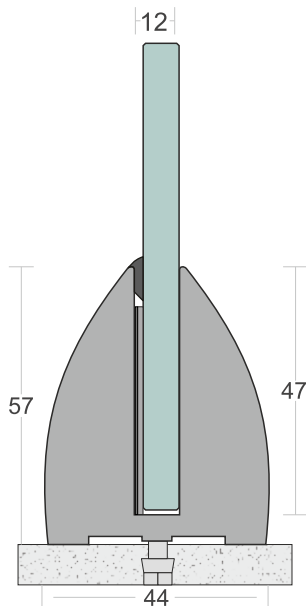

# SD 19

<b>TYPE :</b>	Bracket System
<b>USE :</b>	Indoor & Outdoor
<b>MOUNT :</b>	Top
<b>MATERIAL :</b>	Aluminium Alloy 6063 - T6
<b>GLASS HEIGHT :</b>	900mm (max)
<b>GLASS THICKNESS :</b>	12mm
<b>FINISH :</b>	Powder Coat   Wood Coat
<b>LENGTH :</b>	57mm/pcs