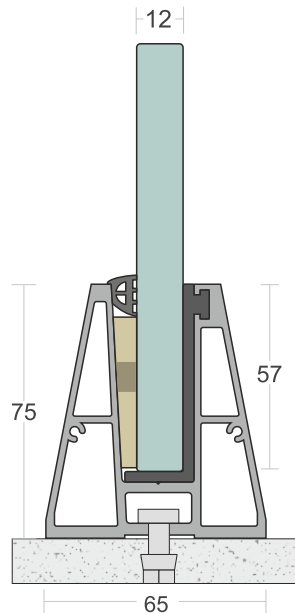

## SD 09

<b>TYPE :</b>	Continuos Profile System
<b>USE :</b>	Indoor & Outdoor
<b>MOUNT :</b>	Top
<b>MATERIAL :</b>	Aluminium Alloy 6063 - T6
<b>GLASS HEIGHT :</b>	970mm (max)
<b>GLASS THICKNESS :</b>	12mm
<b>FINISH :</b>	Powder Coat   Wood Coat
<b>LENGTH :</b>	12ft   16ft