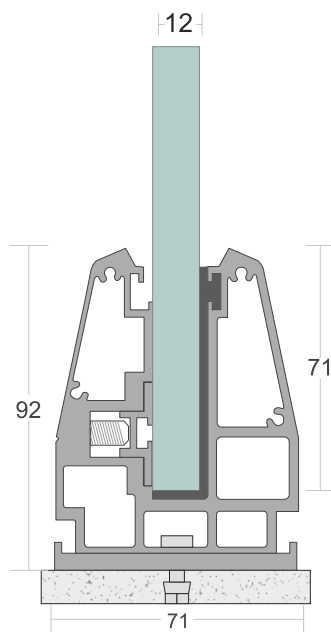

# SD 16B

<b>TYPE :</b>	Bracket with Side Cap
<b>USE :</b>	Indoor & Outdoor
<b>MOUNT :</b>	Top
<b>MATERIAL :</b>	Aluminium Alloy 6063 - T6
<b>GLASS HEIGHT :</b>	970mm (max)
<b>GLASS THICKNESS :</b>	12mm
<b>FINISH :</b>	Powder Coat   Wood Coat
<b>LENGTH :</b>	65mm/pcs