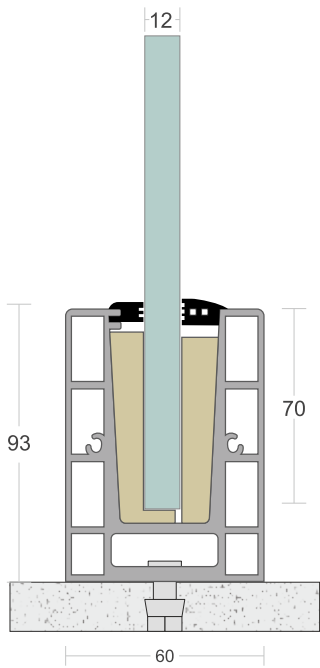

TYPE :	Continuos Profile System
USE :	Indoor & Outdoor
MOUNT :	Top | Concealed
MATERIAL :	Aluminium Alloy 6063 - T6
GLASS HEIGHT :	970mm (max)
GLASS THICKNESS :	12mm to 13.52mm
FINISH :	Powder Coat | Wood Coat
LENGTH :	12ft | 16ft

EASY INSTALLATION
EASY CLEANING

MAINTENANCE FREE
100% RECYCLABLE

WEATHER PROOF
CORROSION RESISTANCE