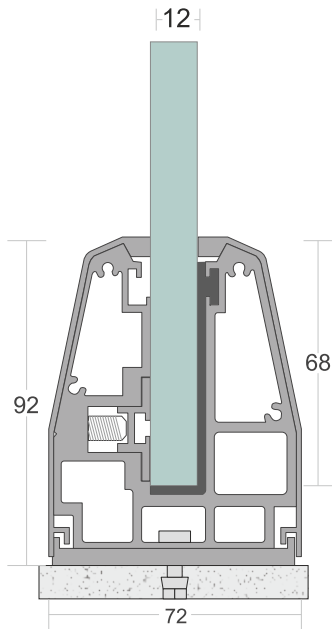

## SD 02

<b>TYPE :</b>	Continuos Profile System
<b>USE :</b>	Indoor & Outdoor
<b>MOUNT :</b>	Top
<b>MATERIAL :</b>	Aluminium Alloy 6063 - T6
<b>GLASS HEIGHT :</b>	970mm (max)
<b>GLASS THICKNESS :</b>	12mm
<b>FINISH :</b>	Powder Coat   Wood Coat
<b>LENGTH :</b>	12ft   16ft.

# SD 16

<b>TYPE :</b>	Bracket with Cover System
<b>USE :</b>	Indoor & Outdoor
<b>MOUNT :</b>	Top
<b>MATERIAL :</b>	Aluminium Alloy 6063 - T6
<b>GLASS HEIGHT :</b>	970mm (max)
<b>GLASS THICKNESS :</b>	12mm
<b>FINISH :</b>	Powder Coat   Wood Coat
<b>LENGTH :</b>	12ft   16ft