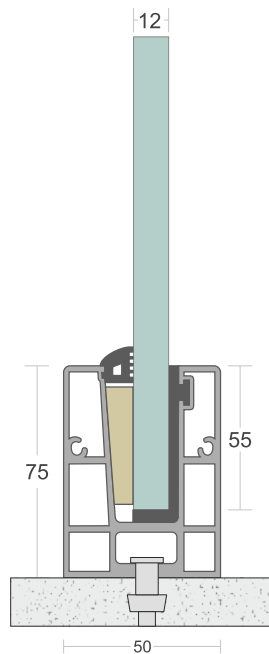

TYPE :	Continuos Profile System
USE :	Indoor & Outdoor
MOUNT :	Top | Concealed
MATERIAL :	Aluminium Alloy 6063 - T6
GLASS HEIGHT :	900mm (max)
GLASS THICKNESS :	12mm
FINISH :	Powder Coat | Wood Coat
LENGTH :	12ft | 16ft

EASY INSTALLATION

EASY CLEANING

MAINTENANCE FREE

100% RECYCLABLE

WEATHER PROOF

CORROSION RESISTANCE