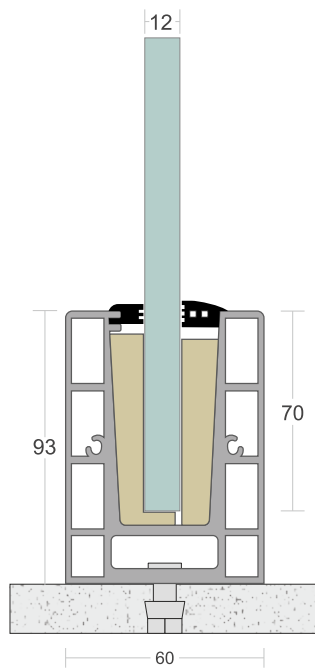

TYPE :	Bracket System
USE :	Indoor & Outdoor
MOUNT :	Top
MATERIAL :	Aluminium Alloy 6063 - T6
GLASS HEIGHT :	970mm (max)
GLASS THICKNESS :	12mm
FINISH :	Powder Coat | Wood Coat
LENGTH :	65mm/pcs

EASY INSTALLATION

EASY CLEANING

MAINTENANCE FREE

100% RECYCLABLE

WEATHER PROOF

CORROSION RESISTANCE