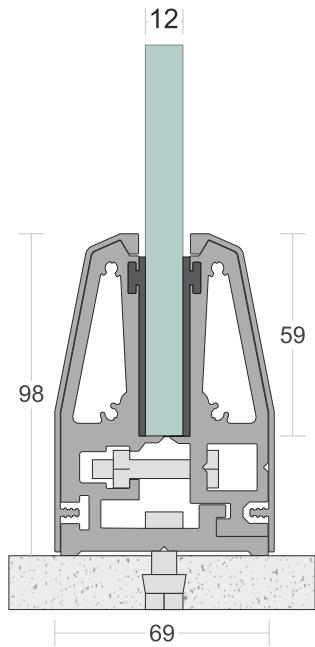

# SD 02B

<b>TYPE :</b>	Bracket with Side Cap System
<b>USE :</b>	Indoor & Outdoor
<b>MOUNT :</b>	Top
<b>MATERIAL :</b>	Aluminium Alloy 6063 - T6
<b>GLASS HEIGHT :</b>	970mm (max)
<b>GLASS THICKNESS :</b>	12mm
<b>FINISH :</b>	Powder Coat   Wood Coat
<b>LENGTH :</b>	65mm/pcs

# SD 03

<b>TYPE :</b>	Bracket with Cover System
<b>USE :</b>	Indoor & Outdoor
<b>MOUNT :</b>	Top
<b>MATERIAL :</b>	Aluminium Alloy 6063 - T6
<b>GLASS HEIGHT :</b>	970mm (max)
<b>GLASS THICKNESS :</b>	12mm
<b>FINISH :</b>	Powder Coat   Wood Coat
<b>LENGTH :</b>	12ft   16ft.