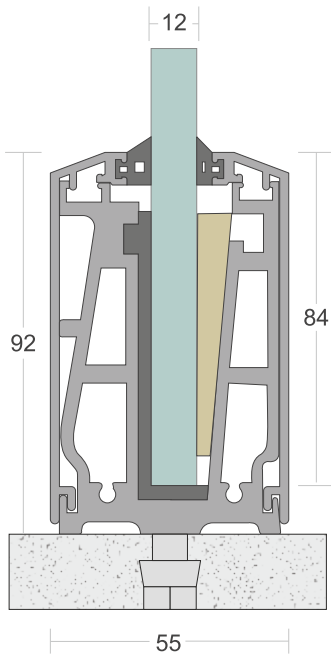

- **TYPE :** Bracket with Cover System

- **USE :** Indoor & Outdoor

- **MOUNT :** Top

- **MATERIAL :** Aluminium Alloy 6063 - T6

- **GLASS HEIGHT :** 970mm (max)

- **GLASS THICKNESS :** 12mm

- **FINISH :** Powder Coat | Wood Coat

- **LENGTH :** 12ft | 16ft

EASY INSTALLATION

EASY CLEANING

MAINTENANCE FREE

100% RECYCLABLE

WEATHER PROOF

CORROSION RESISTANCE