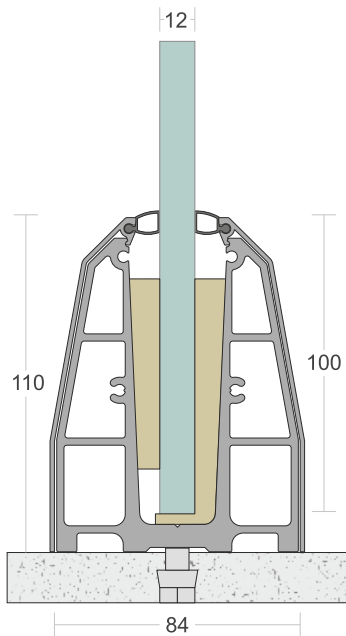

# SD 32

<b>TYPE :</b>	Bracket with Cover System
<b>USE :</b>	Indoor & Outdoor
<b>MOUNT :</b>	Top
<b>MATERIAL :</b>	Aluminium Alloy 6063 - T6
<b>GLASS HEIGHT :</b>	970mm (max)
<b>GLASS THICKNESS :</b>	12mm to 13.52mm
<b>FINISH :</b>	Powder Coat   Wood Coat
<b>LENGTH :</b>	12ft   16ft