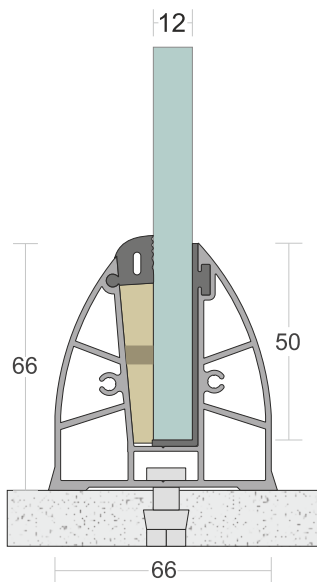

TYPE :	Continuos Profile System
USE :	Indoor & Outdoor
MOUNT :	Top
MATERIAL :	Aluminium Alloy 6063 - T6
GLASS HEIGHT :	970 (max)
GLASS THICKNESS :	12mm
FINISH :	Powder Coat | Wood Coat
LENGTH :	12ft | 16ft

EASY INSTALLATION

EASY CLEANING

MAINTENANCE FREE

100% RECYCLABLE

WEATHER PROOF

CORROSION RESISTANCE